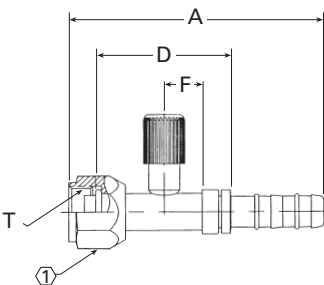

### 90° elbow – female O-Ring (short pilot)

PART NUMBER	TH'D "T"	HOSE SIZE	A REF	D REF	F REF	H REF	① REF
FJ5985-0606S	5/8-18	6	3.32	1.79	—	1.38	0.75
FJ5985-0608S	5/8-18	8	3.33	1.79	—	1.38	0.75
FJ5985-0806S	3/4-16	6	3.86	2.33	—	1.62	0.88
FJ5985-0808S	3/4-16	8	3.77	2.23	—	1.62	0.88
FJ5985-0810S	3/4-16	10	3.78	2.23	—	1.62	0.88
FJ5985-1010S	7/8-14	10	4.22	2.67	—	1.89	1.06
FJ5985-1012S	7/8-14	12	4.24	2.67	—	1.89	1.06
FJ5985-1210S	1-1/16-14	10	4.76	3.31	—	2.56	1.25
FJ5985-1212S	1-1/16-14	12	4.74	3.16	—	2.56	1.25
FJ5985-1216S	1-1/16-14	16	4.84	3.16	—	2.56	1.25

### 90° female O-Ring (long pilot)

PART NUMBER	TH'D "T"	HOSE SIZE	A REF	D REF	F REF	H REF	① REF
FJ3288-01-0606S	5/8-18	6	3.32	1.79	—	1.38	0.75
FJ3288-02-0808S	3/4-16	8	3.77	2.23	—	1.62	0.88
FJ3288-03-0806S	3/4-16	6	3.75	2.33	—	1.62	0.88
FJ3288-04-0810S	3/4-16	10	3.78	2.23	—	1.62	0.88
FJ3288-06-1216S	1-1/16-14	16	4.84	3.16	—	2.56	1.25
FJ3288-05-1016S	7/8-14	16	4.40	2.72	—	1.89	1.06
FJ3288-07-1012S	7/8-14	12	4.24	2.67	—	1.89	1.06
FJ3288-08-1212S	1-1/16-14	12	4.74	3.16	—	2.56	1.25
FJ3288-11-1010S	7/8-14	16	4.22	2.67	—	1.89	1.06
FJ3288-13-1216S	1-1/16-14	16	4.84	3.16	—	4.33	1.25

### Straight – female O-Ring (short pilot) with R134a low side port

PART NUMBER	TH'D "T"	HOSE SIZE	A REF	D REF	F REF	H REF	① REF
FJ3054-1010S	7/8-14	10	4.24	2.25	0.63	—	1.06
FJ3054-1012S	7/8-14	12	4.27	2.25	0.63	—	1.06
FJ3054-1016	7/8-14	16	4.42	2.30	0.63	—	1.06
FJ3054-1212S	1-1/16-14	12	4.58	2.43	0.54	—	1.25
FJ3054-1216S	1-1/16-14	16	4.68	2.43	0.54	—	1.25

### Straight – female O-Ring (short pilot) with R134a high side port

PART NUMBER	TH'D "T"	HOSE	A REF	D REF	F REF	H REF	① REF
FJ3053-0606S	5/8-18	6	3.91	2.10	0.63	—	0.75
FJ3053-0806S	3/4-16	6	4.06	2.26	0.63	—	0.88
FJ3053-0808S	3/4-16	8	4.09	2.16	0.63	—	0.88
FJ3053-0810S	3/4-16	10	4.09	2.16	0.63	—	0.88