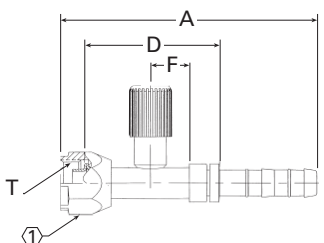

FJ3053

Straight – female O-Ring (short pilot) with R134a high side port

PART NUMBER	TH'D "T"	HOSE	A REF	D REF	F REF	H REF	① REF
FJ3053-0606S	5/8-18	6	3.91	2.10	0.63	—	0.75
FJ3053-0806S	3/4-16	6	4.06	2.26	0.63	—	0.88
FJ3053-0808S	3/4-16	8	4.09	2.16	0.63	—	0.88
FJ3053-0810S	3/4-16	10	4.09	2.16	0.63	—	0.88